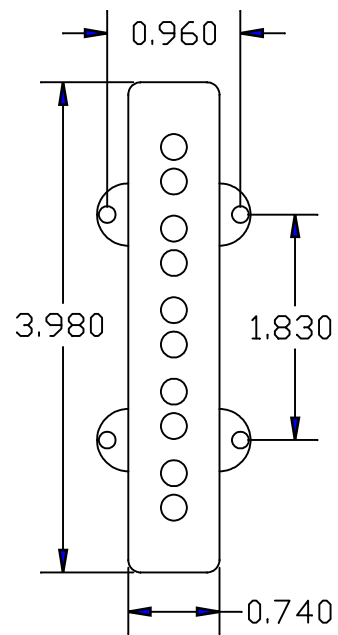

Pickup Cover Dimensions

AG 5J-60, 5J-70, 5J-HC

Bridge

Neck