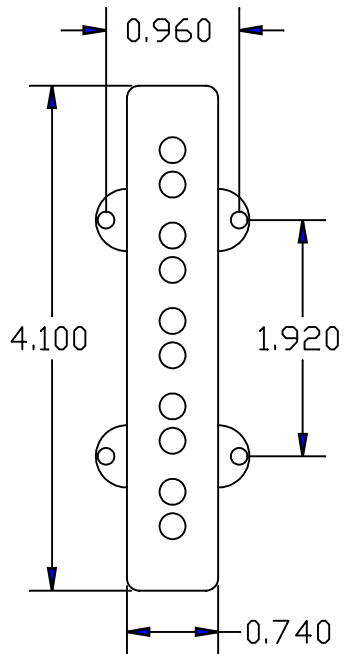

Pickup Cover Dimensions

AG 5J-60, 5J-70, 5J-HC

Bridge

Neck